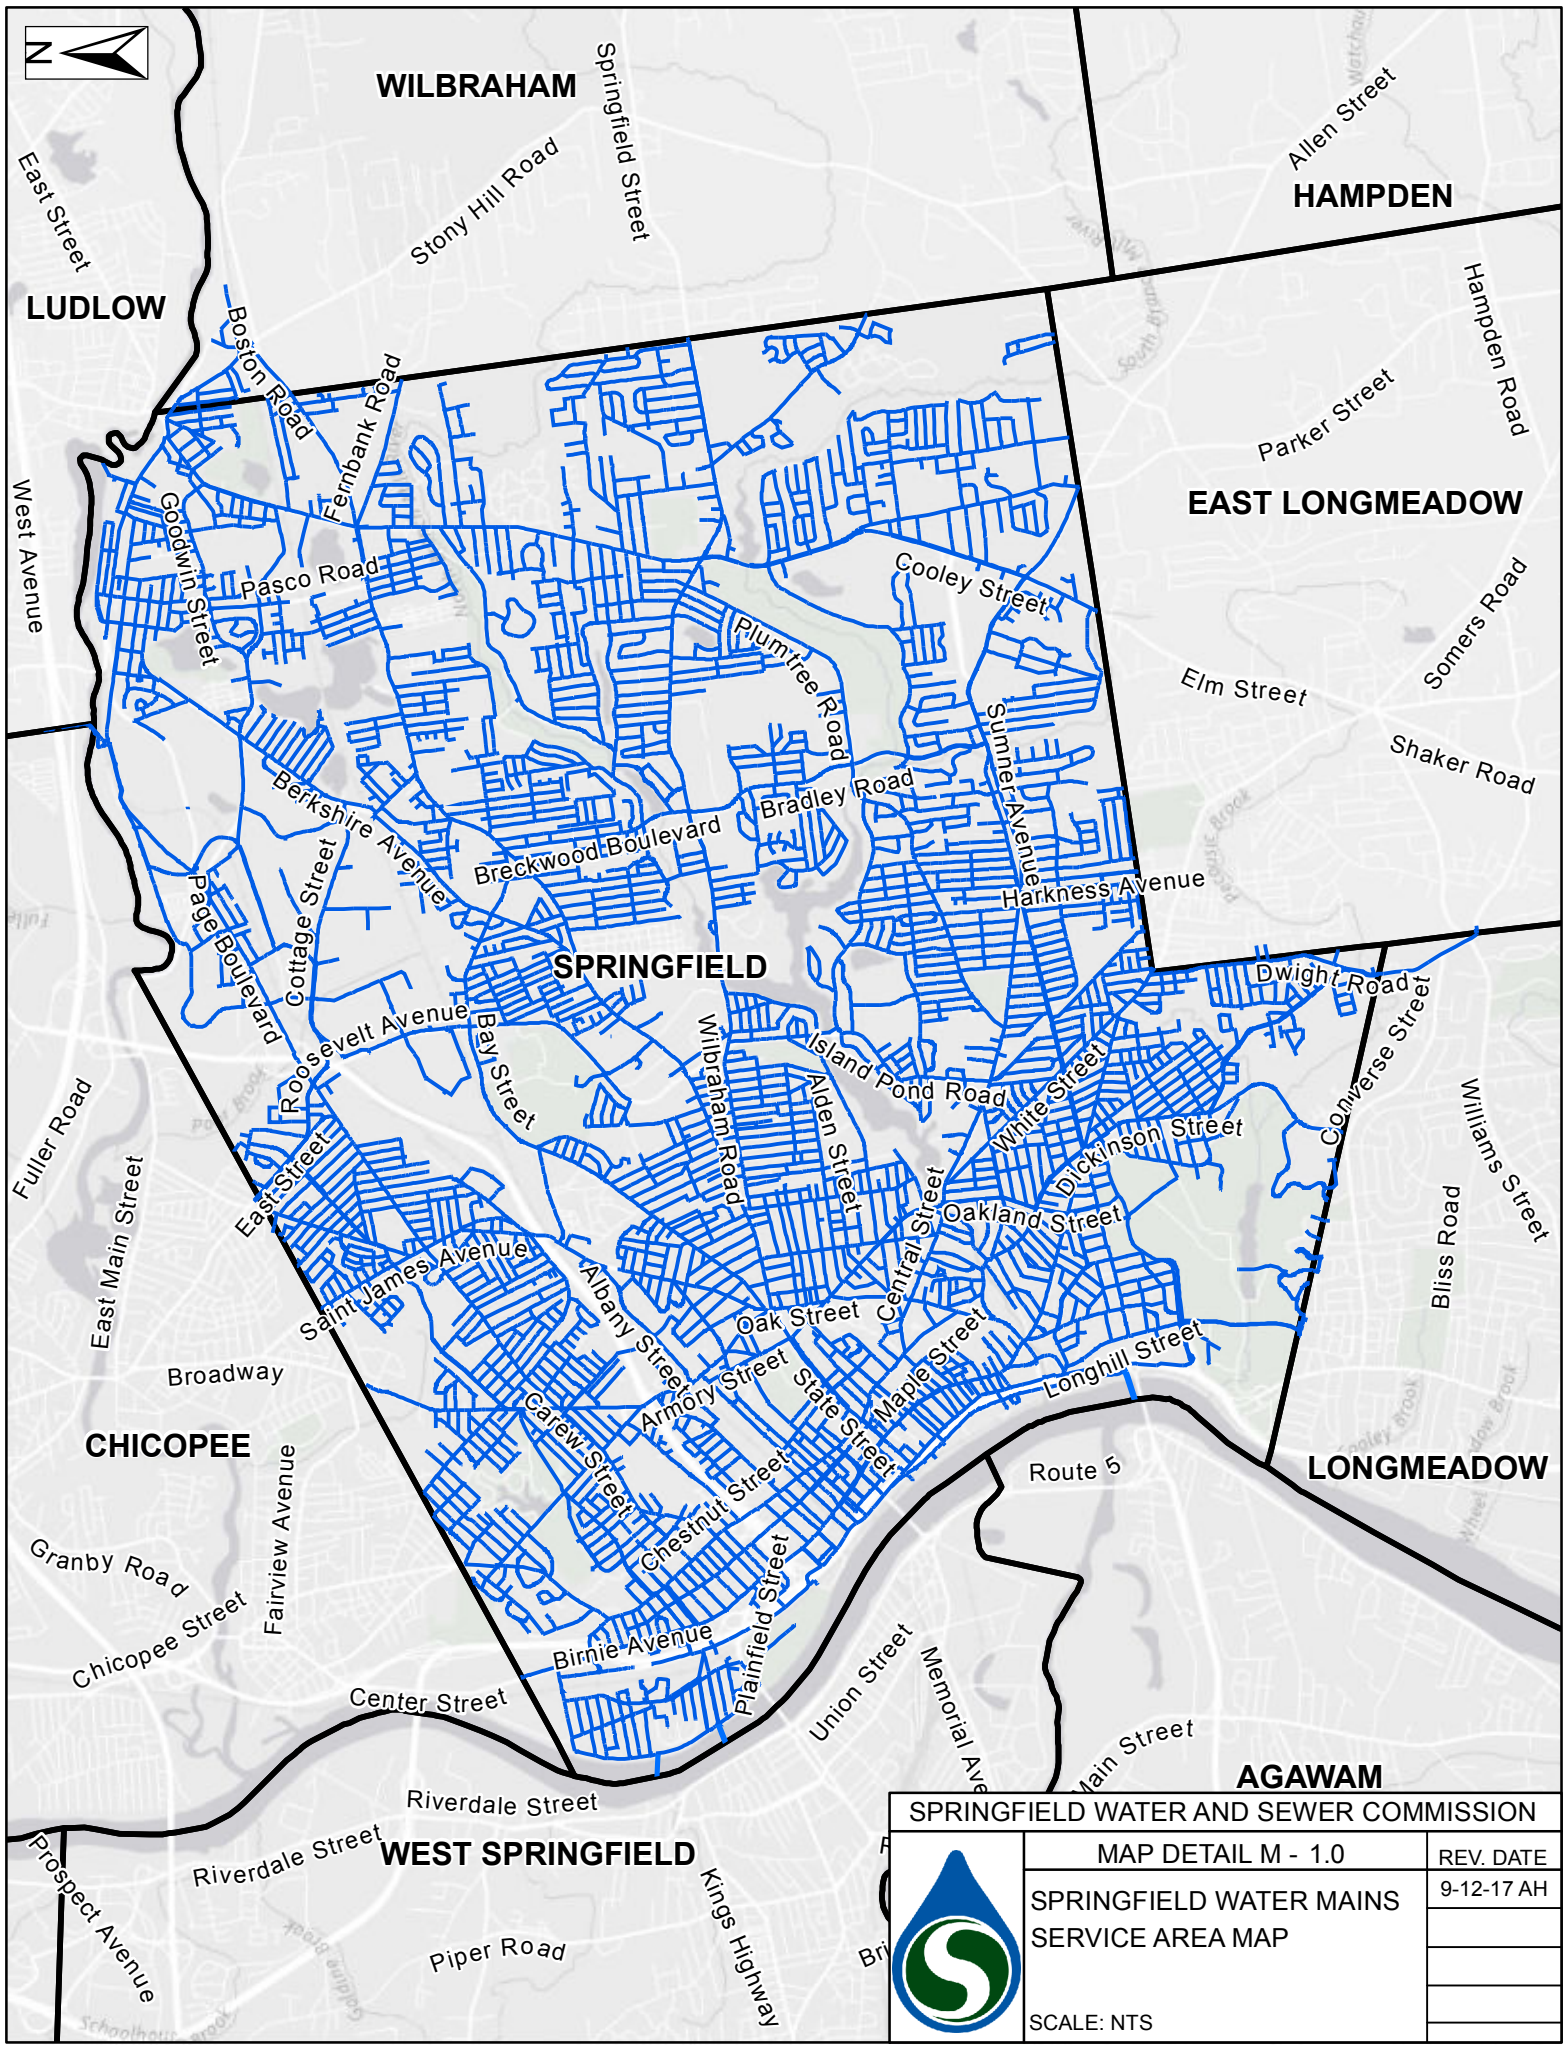

Springfield Reservoir

Boston Road

LUDLOW

Fuller Street

West Street

Road Street

Center Street

Holyoke Street

Cady Street

West Avenue

Russell Street

Main Street

Parker Street

Goodwin Street

SPRINGFIELD

Worcester

WILBRAHAM

HAMPDEN

LUDLOW

EAST LONGMEADOW

SPRINGFIELD

CHICOPEE

LONGMEADOW

AGAWAM

WEST SPRINGFIELD

SPRINGFIELD WATER AND SEWER COMMISSION		
	MAP DETAIL M - 1.0	REV. DATE
	SPRINGFIELD WATER MAINS SERVICE AREA MAP	9-12-17 AH
	SCALE: NTS	

SPRINGFIELD WATER AND SEWER COMMISSION		
	MAP DETAIL M - 3.1	REV. DATE
	WATER TRANSMISSION MAINS	9-12-17 AH
	SERVICE AREA MAP	
	PROVIN TO SPRINGFIELD	
SCALE: NTS		